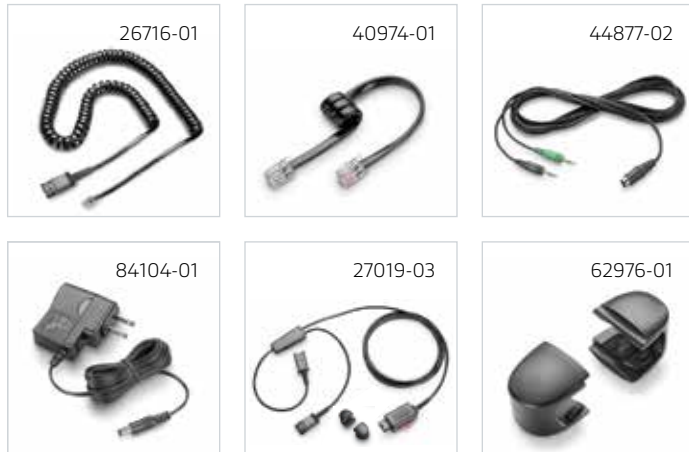

Spares and Replacement Parts

PART NO.

26716-01 Cable, Coil, QD-to-Modular Phone Jack (Audio Processor)
40974-01 Cable, Stub, Modular-to-Modular (Audio Processor-to-Telephone)
43590-01 Battery and Compatibility Doors, *not pictured*
44877-02 Computer Cord, MX10 to Sound Card
84104-01 AC Power Supply

Accessories

27019-03 Y-Adapter Trainer Cord with Microphone Mute Switch and QD Clamp
62976-01 QD Cord Lock

CA12CD-S™