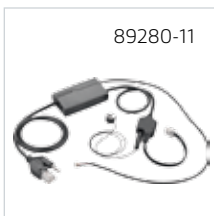

SAVI® OFFICE CONTINUED

Spares and Replacement Parts (continued)

PART NO.

83768-01	Convertible Charge Cradle (WO100/101)
83769-11	Over-the-ear Charging Cradle (WO200/201)
83776-01	Over-the-head Charging Cradle (WO300/WO350)
86009-01	Telephone Interface Cable
86658-01	USB Cable

Accessories

71781-01	Ear Cushions, Foam (2) (WO300/WO350)
80287-01	On-Line Indicator, Straight Plug
84609-01	Charge Base, 5 Unit, 3 Pins (with AC Power Supply)
86005-01	Charge Base, 1 Unit, 3 Pins (with AC Power Supply)

Cables and Connectors for Remote Desk Phone Call Control

37818-11	APS-11, Electronic Hook Switch, Siemens®/Funwerk®/Auerswald®/Agfeo®/Aastra®/DeTeWe®
37820-11	APT-31, Electronic Hook Switch, Avaya® GmbH (Tenovis)
38350-13	APC-43, Electronic Hook Switch, Cisco®
38439-11	APP-51, Electronic Hook Switch, Polycom®
38633-11	APV-66, Electronic Hook Switch, Avaya (EU24)
38734-11	APV-63, Electronic Hook Switch, Avaya
38908-11	APA-23, Electronic Hook Switch, Alcatel®
60961-35	HL10 Handset Lifter, Straight Plug
78887-01	RD-1 Electronic Hook Switch, Shoretel®/Toshiba®/Adtran®/Allworx®, <i>pictured on page 9</i>
87317-01	APC-45, Electronic Hook Switch, Cisco, <i>pictured on page 9</i>
87327-01	APD-80, Electronic Hook Switch, <i>pictured on page 9</i>
89280-11	APN-91, Electronic Hook Switch, NEC
202578-01	APU-72, Electronic Hook Switch, Avaya (Nortel®)/Cisco, <i>pictured on page 9</i>