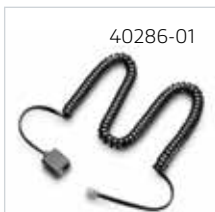

In the Box

S11

Headset
Headset Stand
Base

AC Power Supply
User Guide

S12

Headset
Earloops
Headband
Headset Stand

Base
AC Power Supply
User Guide

Spare Parts

PART NO.

- 43297-01 Earloop Kit; S, M, L (S12)
- 43298-03 Headband (S12)
- 45650-03 Spare Ring / Pivot Ball Assembly
- 45671-01 AC Power Supply (S11/12)
- 46186-01 Ear Cushion, Leatherette
- 46199-01 Clothing Clip (S11)
- 65217-01 Headset Stand (S12)
- 65219-01 Headset (S12, no headband, ear cushions or ear hooks)
- 65388-02 Headset (S11)

Accessories

- 40286-01 Coil Cord, 10' Extension, Modular Phone Jack

40286-01