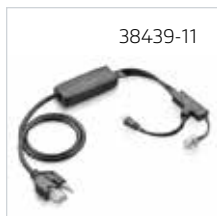

SAVI® OFFICE CONTINUED

Spares and Replacement Parts (continued)

PART NO.

83768-01	Convertible Charge Cradle (WO100/101)
83769-11	Over-the-ear Charging Cradle (WO200/201)
83776-01	Over-the-head Charging Cradle (WO300/WO350)
86009-01	Telephone Interface Cable
86658-01	USB Cable

Accessories

71781-01	Ear Cushions, Foam (2) (WO300/WO350)
80287-01	On-Line Indicator, Straight Plug
84609-01	Charge Base, 5 Unit, 3 Pins (with AC Power Supply)
86005-01	Charge Base, 1 Unit, 3 Pins (with AC Power Supply)

Cables and Connectors for Remote Desk Phone Call Control

37818-11	APS-11, Electronic Hook Switch, Siemens®/Funwerk®/Auerswald®/Agfeo®/Aastra®/DeTeWe®
37820-11	APT-31, Electronic Hook Switch, Avaya® GmbH (Tenovis)
38350-13	APC-43, Electronic Hook Switch, Cisco®
38439-11	APP-51, Electronic Hook Switch, Polycom®
38633-11	APV-66, Electronic Hook Switch, Avaya (EU24)
38734-11	APV-63, Electronic Hook Switch, Avaya
38908-11	APA-23, Electronic Hook Switch, Alcatel®
60961-35	HL10 Handset Lifter, Straight Plug
78887-01	RD-1 Electronic Hook Switch, Shoretel®/Toshiba®/Adtran®/Allworx®, <i>pictured on page 9</i>
87317-01	APC-45, Electronic Hook Switch, Cisco, <i>pictured on page 9</i>
87327-01	APD-80, Electronic Hook Switch, <i>pictured on page 9</i>
89280-11	APN-91, Electronic Hook Switch, NEC
202578-01	APU-72, Electronic Hook Switch, Avaya (Nortel®)/Cisco, <i>pictured on page 9</i>