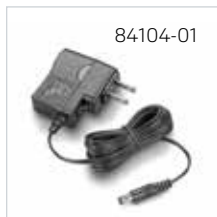

ACCESSORIES AND PARTS FOR DISCONTINUED PRODUCTS

CALISTO® 820 / 830

In the Box

CALISTO 820
Speakerphone
USB Cable

Quick Start Guide

CALISTO 830
Speakerphone
AC Power Supply
Landline Telephone Cable

USB Cable
Quick Start Guide

CALISTO® 800 SERIES

In the Box

CALISTO 825
Speakerphone
Wireless Mic and Charging Dock

USB Cable
Quick Start Guide

CALISTO 835
Speakerphone
Wireless Mic and Charging Dock
AC Power Supply

Landline Telephone Cable
USB Cable
Quick Start Guide

Spares and Replacement Parts

PART NO.

77051-01	Cable, In-Line Telephone, (P835)
77052-01	USB Cable
84104-01	AC Power Supply, Straight Plug (P835)

Accessories

28959-01	Cable, QD to Two 3.5mm Plugs (H-Series Headsets)
84101-01	Carrying Case
84103-01	Micro USB Headset Charging Cable
84104-01	AC Power Supply, Straight Plug (P825)