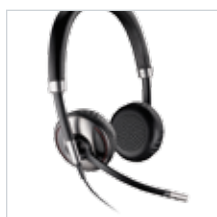

19-23
USB CORDED HEADSETS