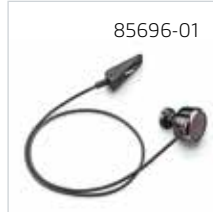

Spares and Replacement Parts

PART NO.

- 85692-01 Ear Loop and Ear Gel Kit
- 85695-01 Blackwire 435 Carrying Case
- 85696-01 Replacement Ear Bud with Y Connector
- 85697-01 Clothing Clip