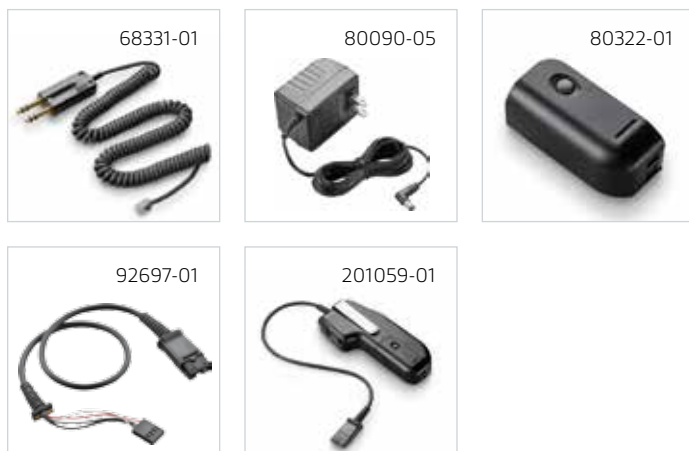

Spares and Replacement Parts

PART NO.

68331-01 Console Interface Cable
80090-05 AC Power Supply
80322-01 Battery Pack for Remote
92697-01 Remote Cable
201059-01 Remote PTT Unit