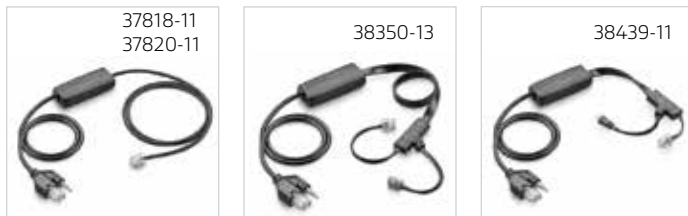

Accessories

- 65116-02 On-Line Indicator Light, *pictured on page 9*
- 71781-01 Ear Cushions, Foam (2) (CS510/CS520)
- 80287-01 On-Line Indicator, Straight Plug
- 84606-01 Behind-the-head Headband (CS540)
- 87527-01 Foam Ear Loop Covers, 20 Units (CS540), *pictured on page 9*
- 88940-01 Spare Eartips, 25 Units, Small (CS540), *pictured on page 9*
- 88941-01 Spare Eartips, 25 Units, Medium (CS540), *pictured on page 9*

Headset Charging Accessories for Multi-shift Environments

- 83769-11 Over-the-ear Charging Cradle - charging only (CS530)
- 83776-11 Over-the-head Charging Cradle - charging only (CS510/CS520)
- 84599-01 Standard Charging Cradle - charging only (CS540)
- 84609-01 Charge Base, 5 Units, 3 Pins (with AC Power Supply)
- 86005-01 Charge Base, 1 Unit, 3 Pins (with AC Power Supply)

Cables and Connectors for Remote Desk Phone Call Control

- 37818-11 APS-11, Electronic Hook Switch, Siemens®/Funwerk®/Auerswald®/Agfeo®/Aastra®/DeTeWe®
- 37820-11 APT-31, Electronic Hook Switch, Avaya® GmbH (Tenovis)
- 38350-13 APC-43, Electronic Hook Switch, Cisco
- 38439-11 APP-51, Electronic Hook Switch, Polycom®
- 38633-11 APV-66, Electronic Hook Switch, Avaya (EU24)
- 38734-11 APV-63, Electronic Hook Switch, Avaya
- 38908-11 APA-23, Electronic Hook Switch, Alcatel®
- 60961-35 HL10 Handset Lifter, Straight Plug
- 78887-01 RD-1 Electronic Hook Switch, Shoretel®/Toshiba®/Adtran®/Allworx®
- 85638-01 EHS Extension Cable, Cisco, *not pictured*
- 87317-01 APC-45, Electronic Hook Switch, Cisco
- 87327-01 APD-80, Electronic Hook Switch
- 89280-11 APN-91, Electronic Hook Switch, NEC®, *pictured on page 9*
- 201081-01 APC-82, Electronic Hook Switch, Cisco, *pictured on page 9*
- 202268-01 API-28, Electronic Hook Switch, Apple iPhones
- 202578-01 APU-72, Electronic Hook Switch, Avaya (Nortel®)/Cisco
- 202678-01 APU-75, Electronic Hook Switch, UC Adapter, *not pictured*